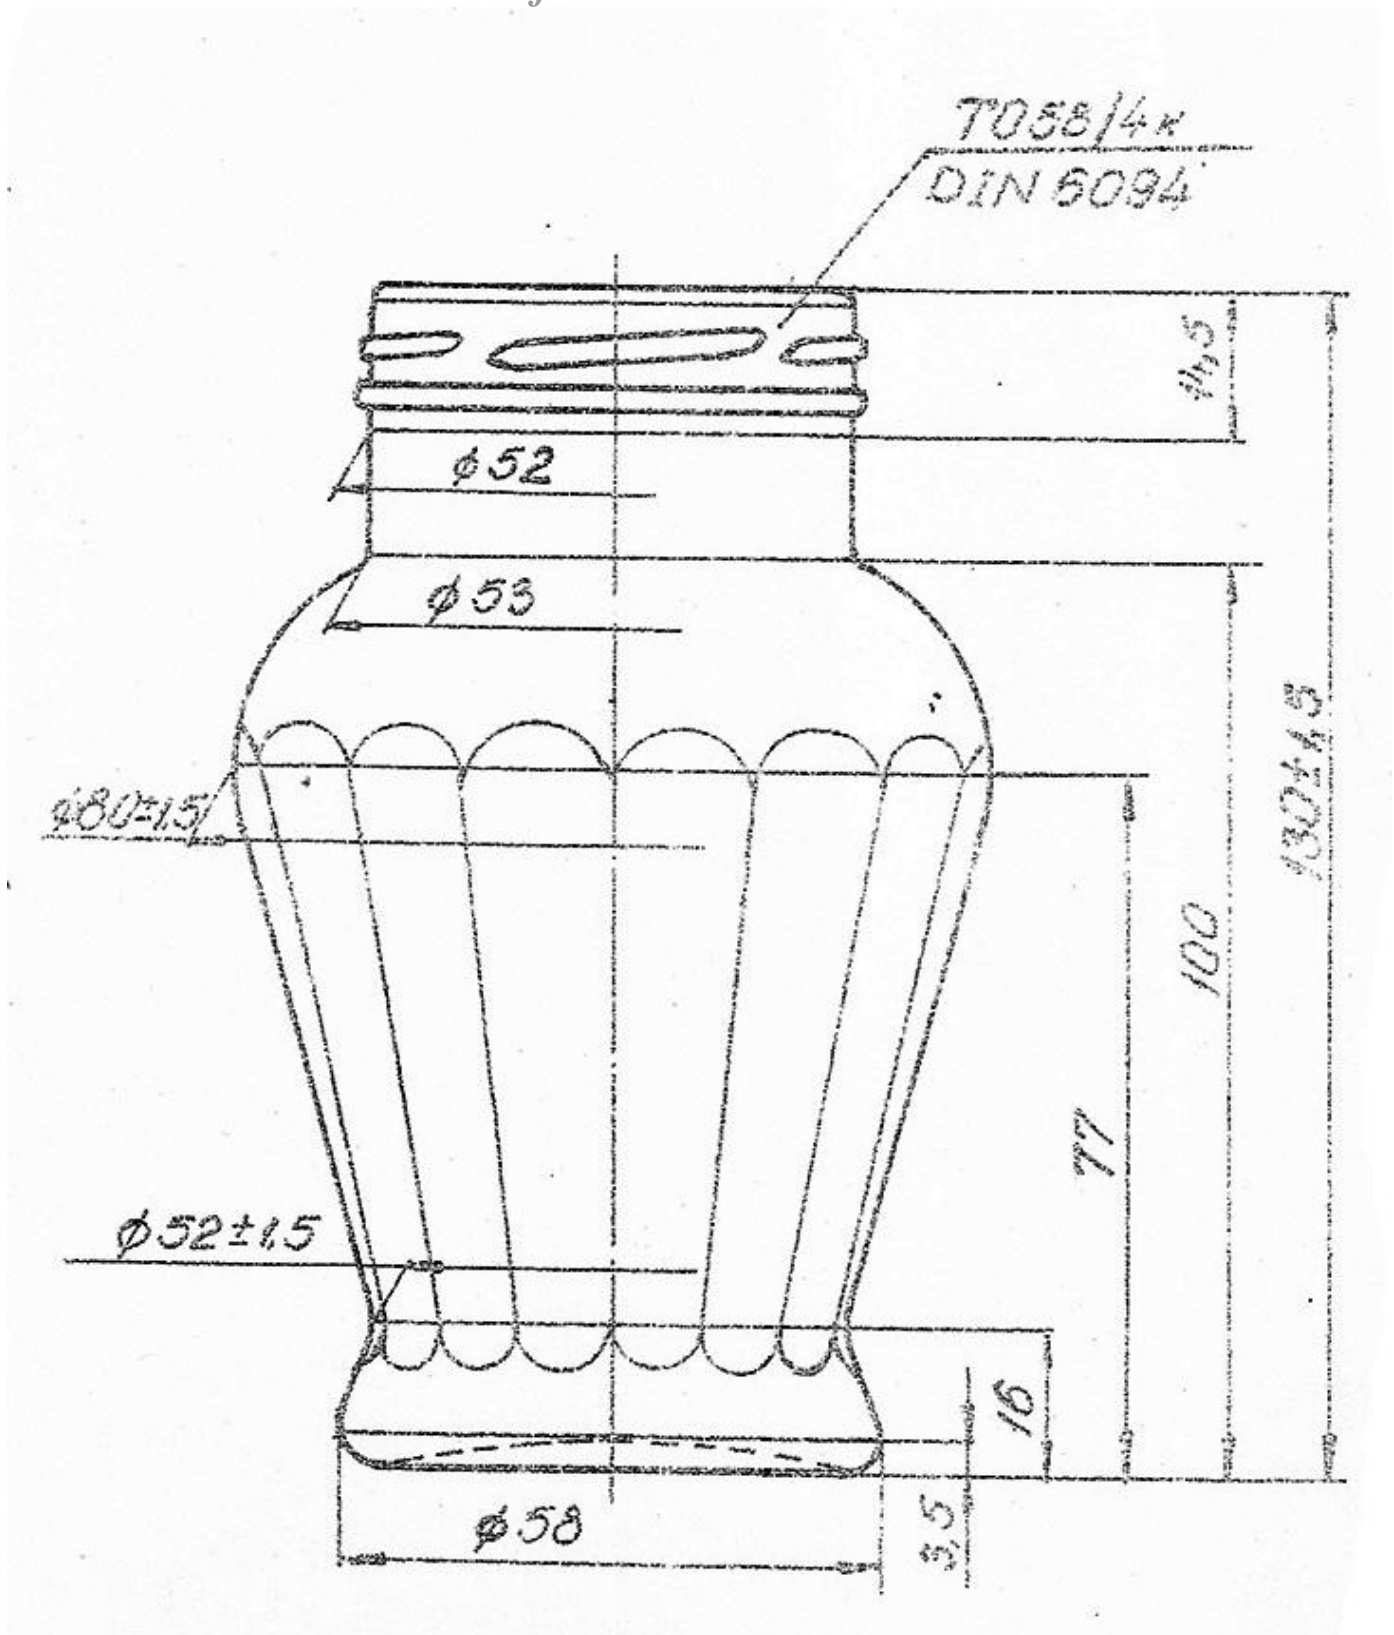

ALEVGOR GLASS

Amfora 314 ml TO 58

Code	141
Capacity	314 ml
Weight	220 g
Units per pallet	2 352